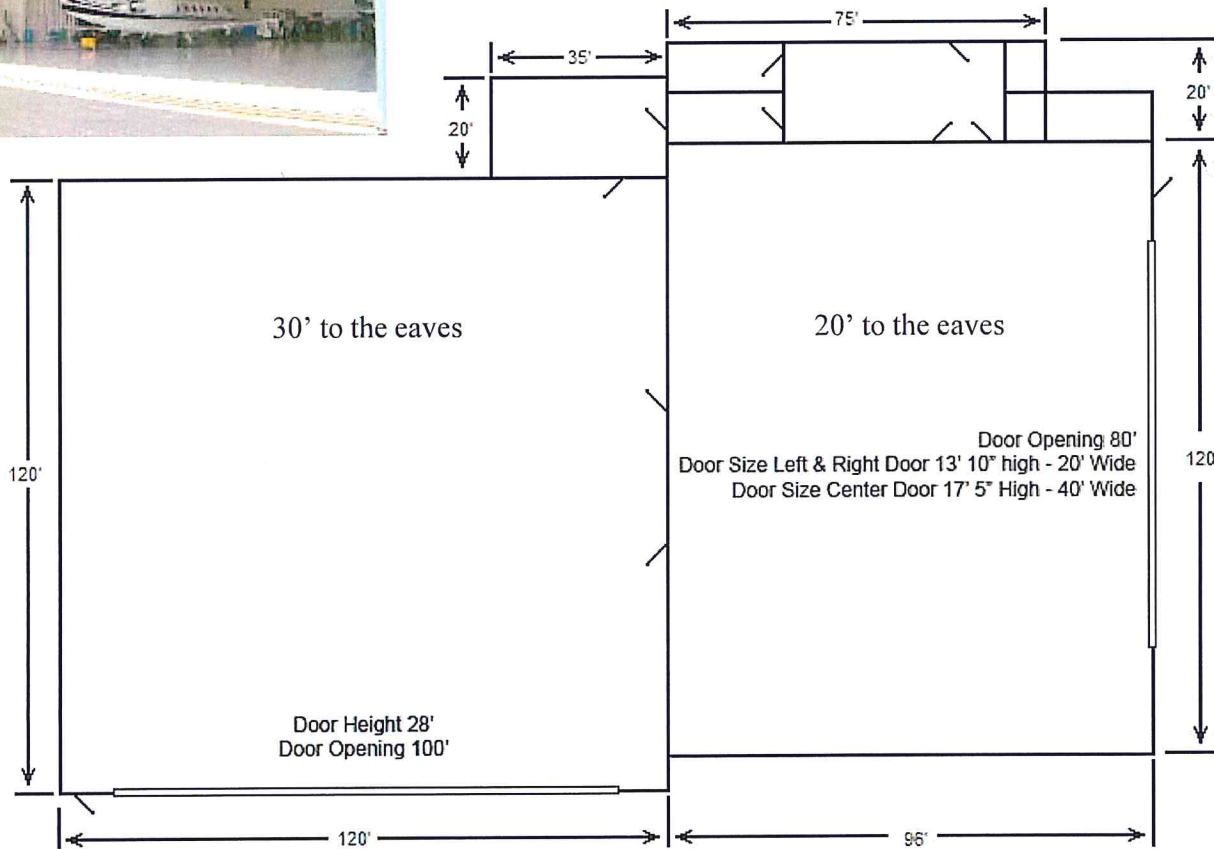

Contact: Gary Bastian

We Have 28120 Square Feet of space available. **For lease.**

This property is conveniently located, next to the Wellsville Airport in Wellsville, NY.

Two conjoined industrial hangars with 800 amp, 208 volt, 3 phase electric service, and compressed air plumbed throughout with a 20 horsepower compressor provided in the building.

14400 Sq. Ft. Hangar 120'x120' high bay, 30' tall to the eaves. Door opening is 28' tall by 100' wide. There is an additional 700 Sq. Ft. Office 20'x35'.

11520 Sq. Ft. Hangar 96'x120' high bay, 20' to the eaves. Center Door opening is 17' 5" high by 40' wide, Two adjacent outer doors are 13' 10" high by 20' wide each for a total door width of 80', There is an additional 1500 Sq. Ft. Shop or Storage 20'x75'.

All or portions available.