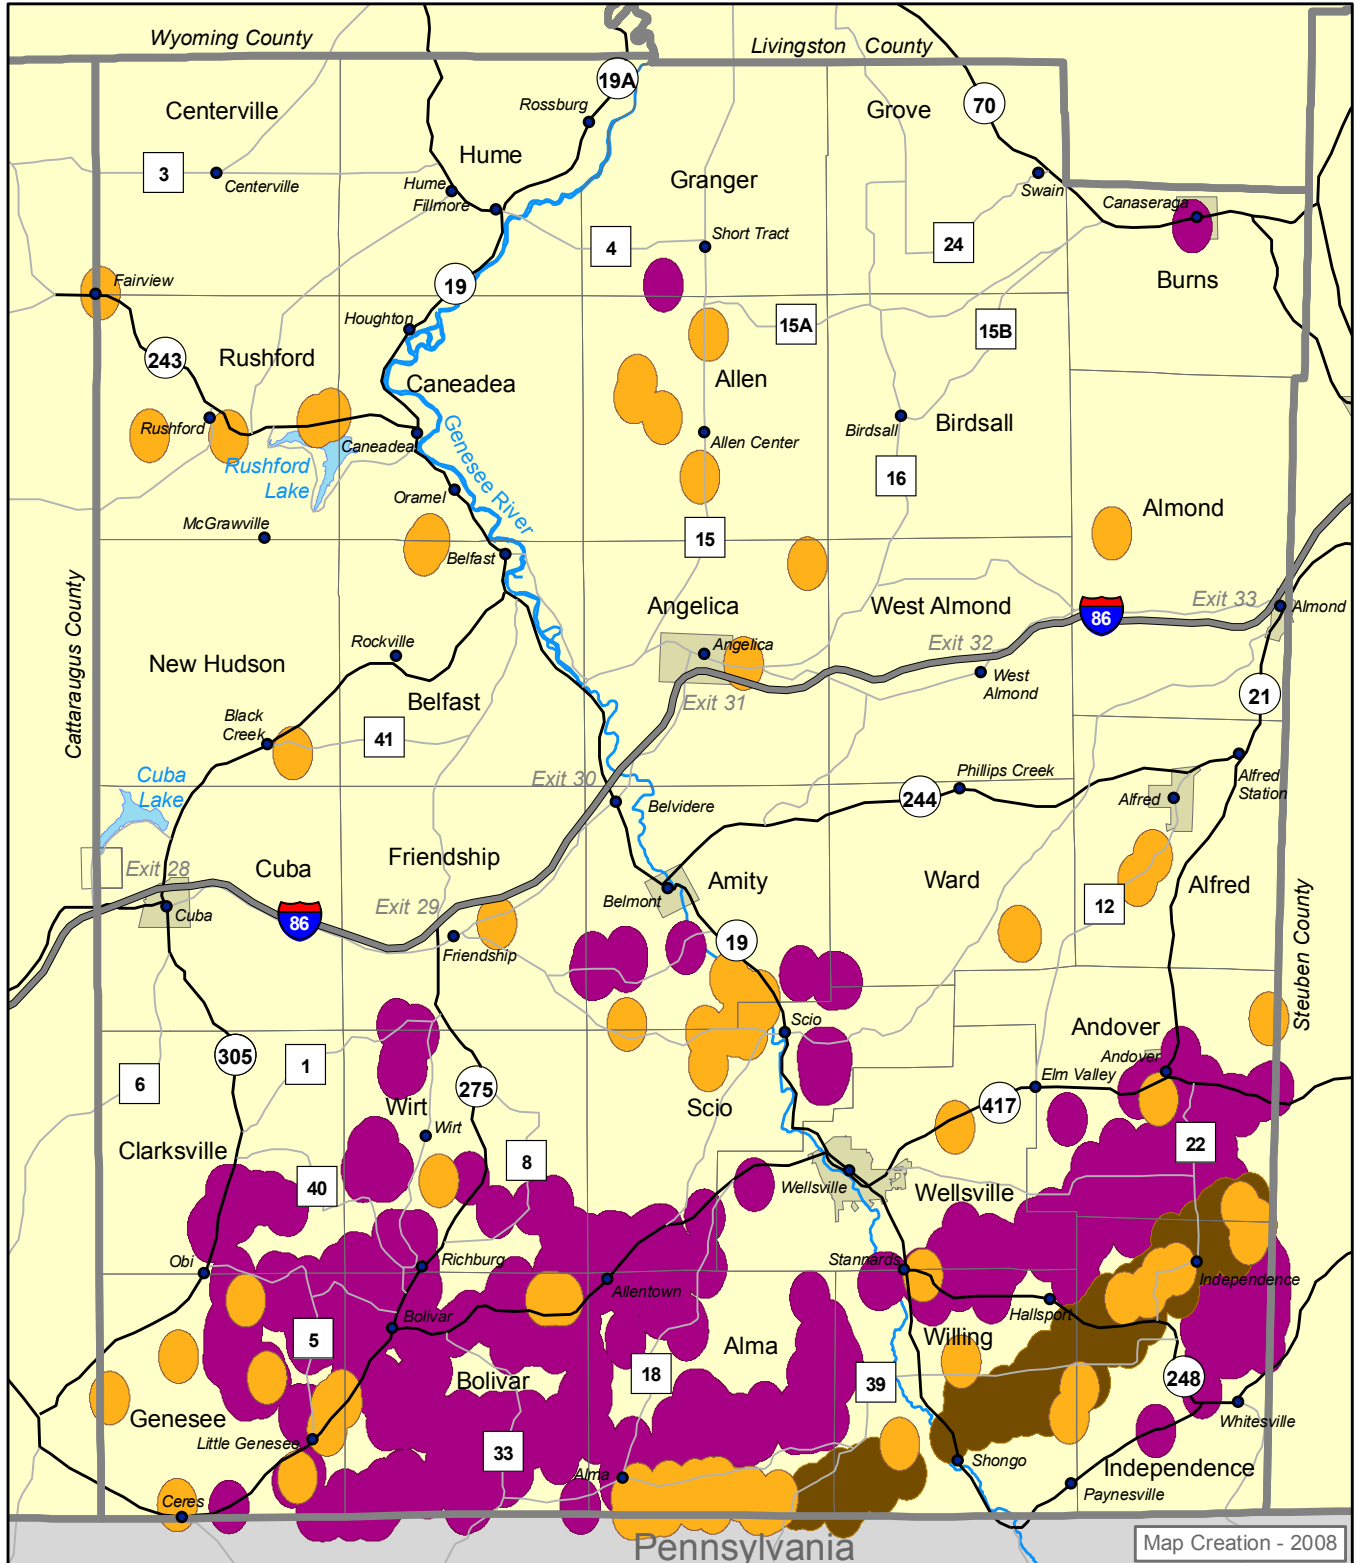

# Allegany County Resources: Oil, Gas & Storage Wells - DMN Database

- Gas Well Area
- Storage Well Area
- Oil Well Area

Data Sources:  
ESRI, NY State GIS Clearinghouse,  
NY State DEC Division of Mineral Resources.

NOTES:  
This map displays data contained in the NY State DEC's Division of Mineral Resources (DMN) Oil and Gas Wells permit files. Not all well types permitted by the DMN are mapped. Data is not intended for the precise determination of well location.

DISCLAIMER OF USE:  
This map is intended for planning purposes only. The County assumes no liability associated with the use or misuse of information contained herein.

Allegany County  
Comprehensive Plan  
for more maps:  
<http://alleganyplanning.com>

Map Creation - 2008