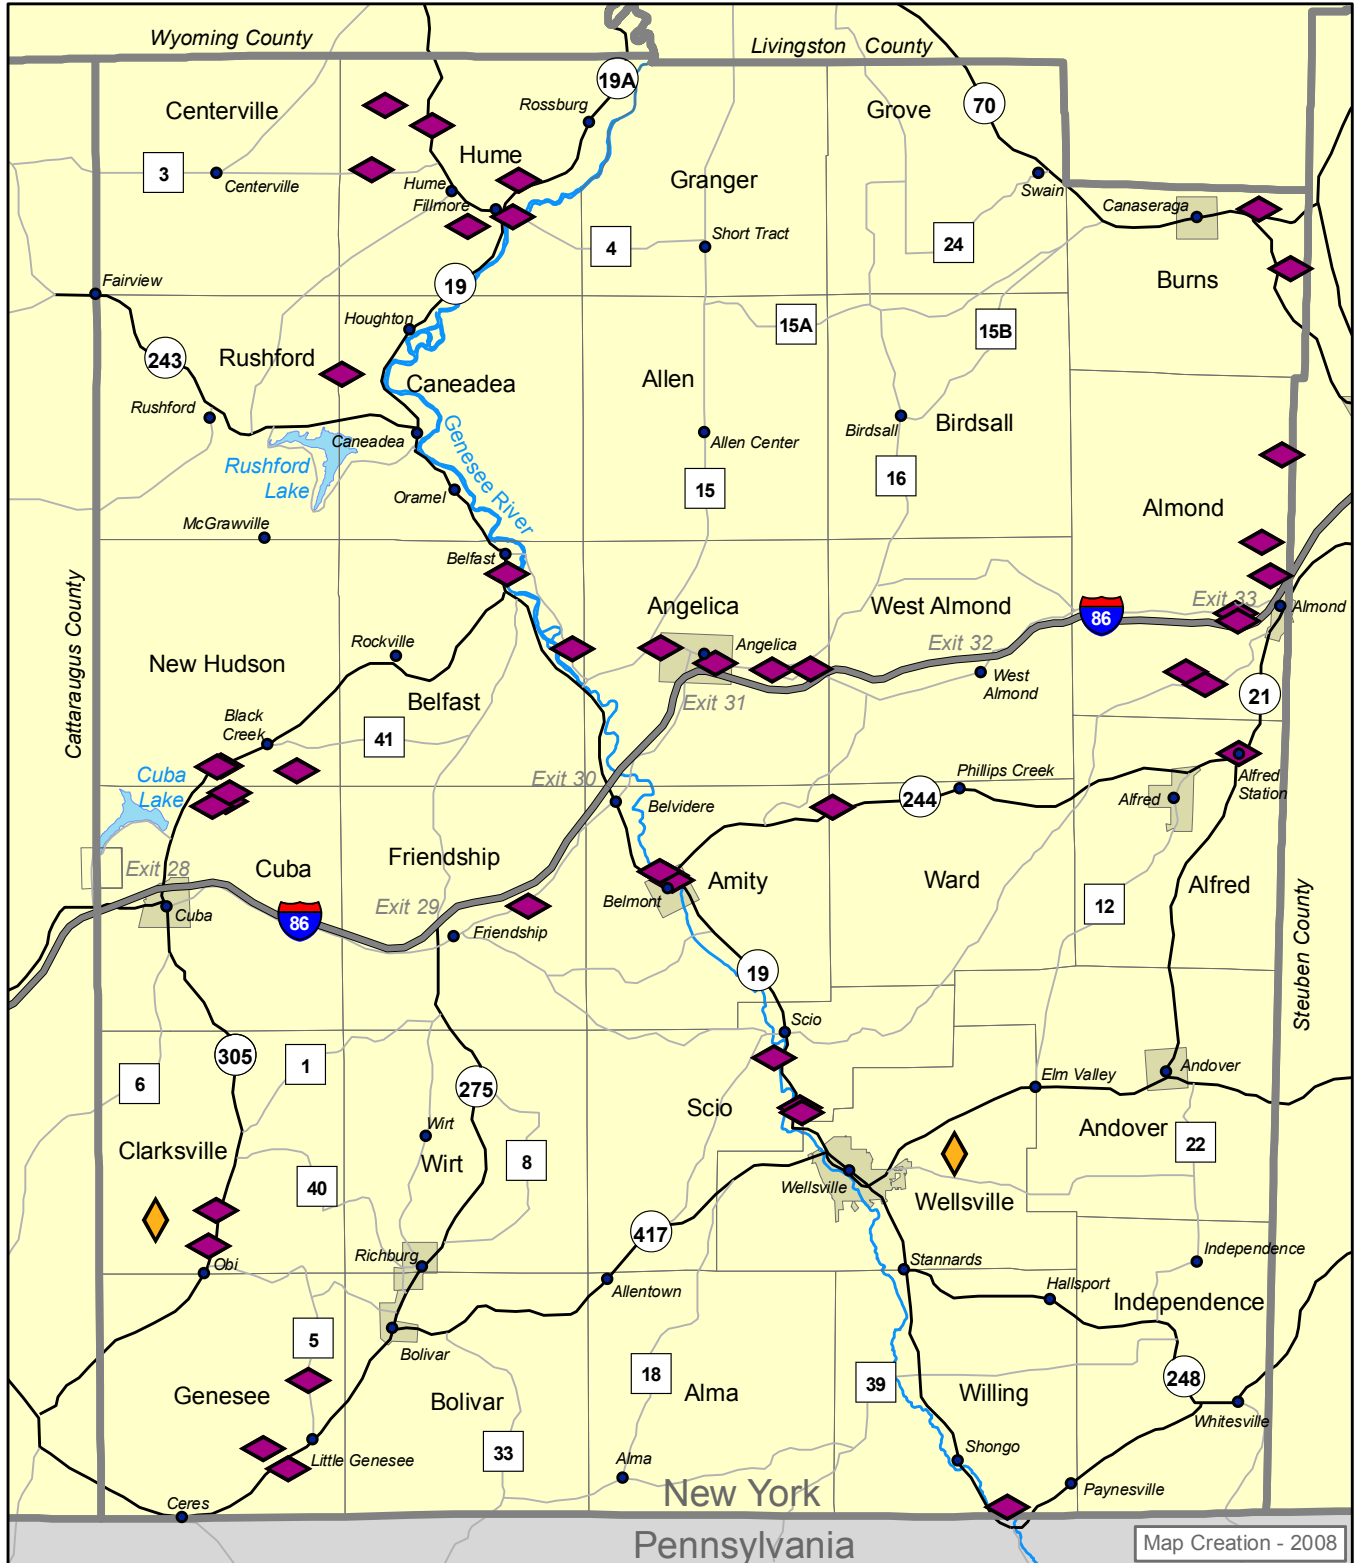

Allegany County Resources: Mines - DMN Database

Map Creation - 2008

-  Active Consolidated Materials Surface Mine
-  Active Unconsolidated Materials Surface Mine

Data Sources:
ESRI, NY State GIS Clearinghouse,
NY State DEC Division of Mineral Resources.

NOTES:
This map displays data contained in the NY State DEC's Division of Mineral Resources (DMN) Mined Lands permit files. Mines have areal extent but are shown as points. Data is not intended for the precise determination of mine entrances, etc.

DISCLAIMER OF USE:
This map is intended for planning purposes only. The County assumes no liability associated with the use or misuse of information contained herein.

Allegany County
Comprehensive Plan
for more maps:
<http://alleganyplanning.com>