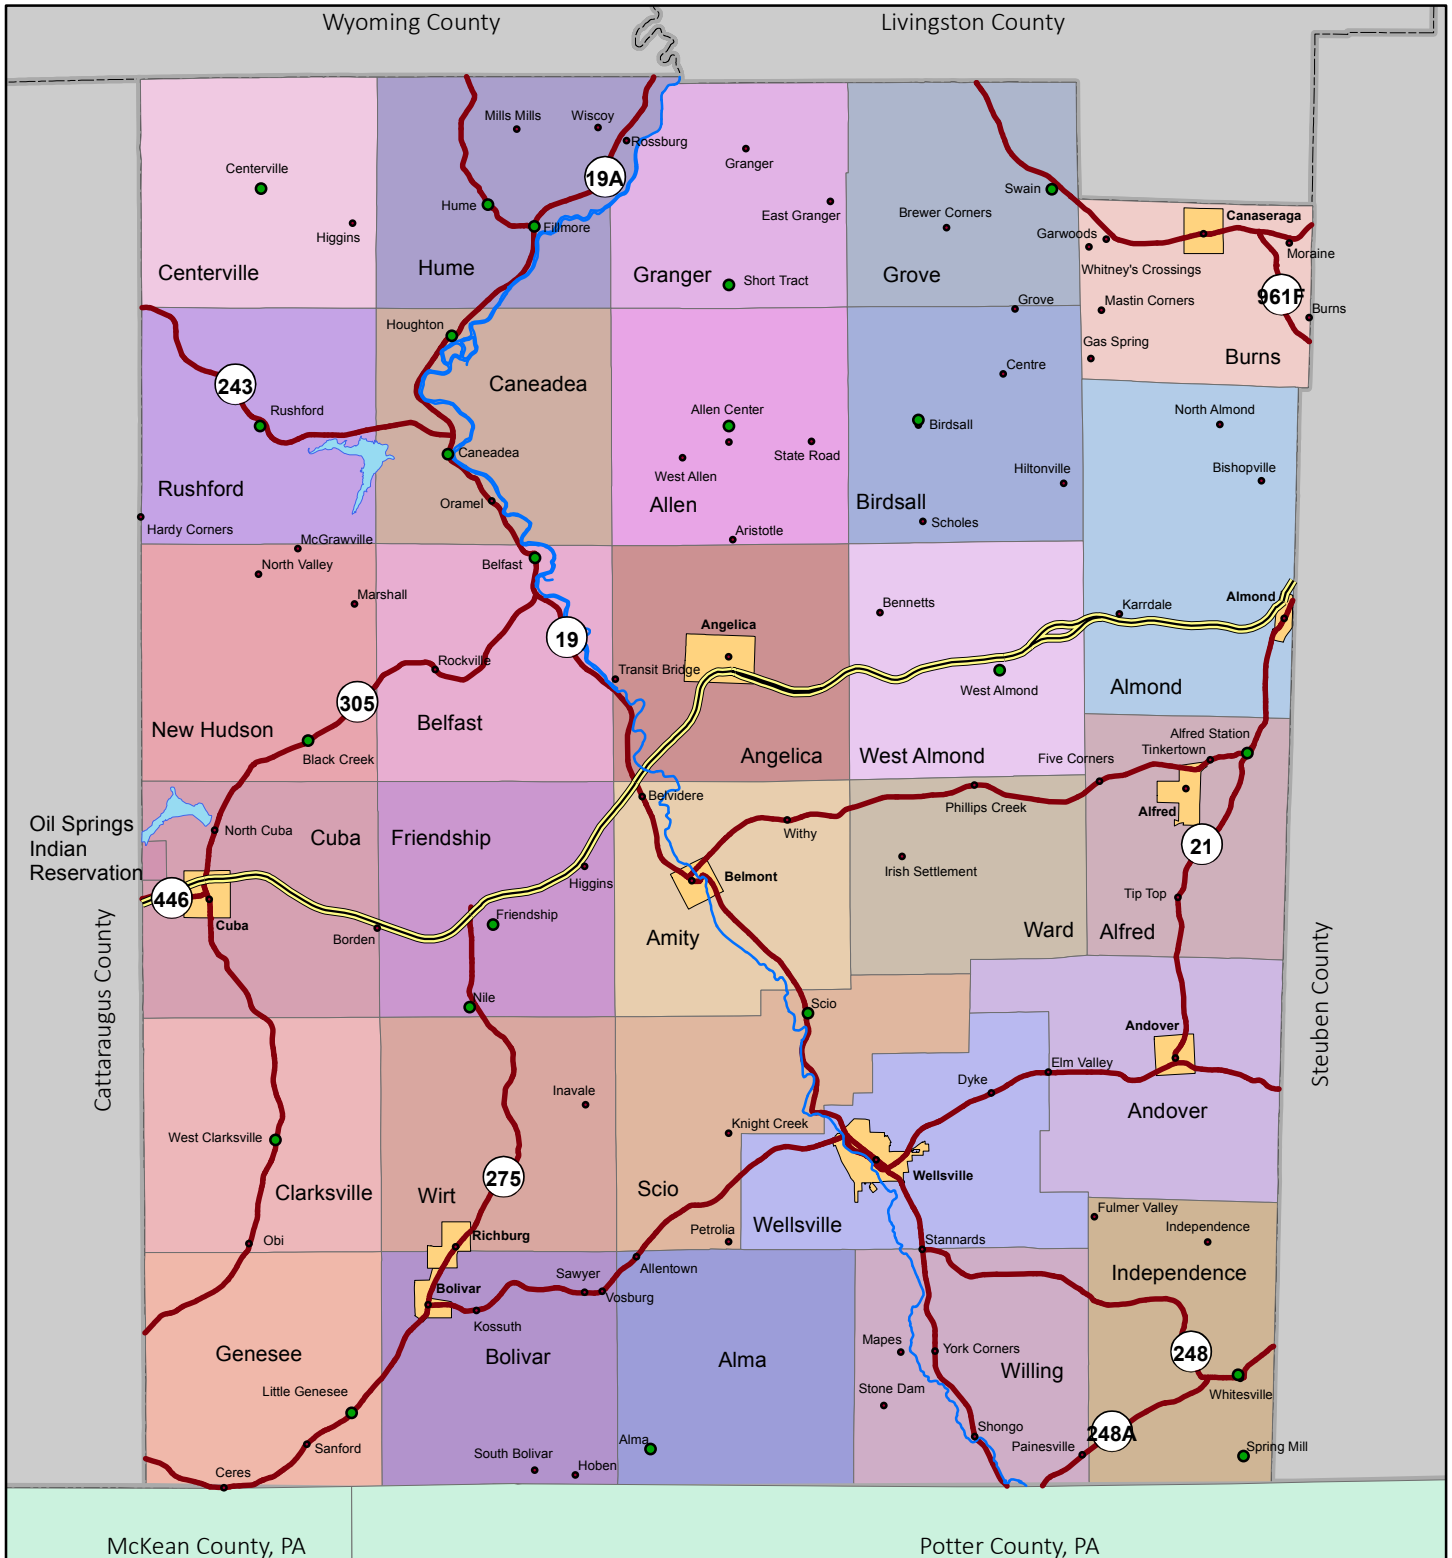

# Town and Village Boundaries

29 Towns  
10 Villages  
40 Viable Hamlets  
50 Historic Names of Hamlets

Notes: ESRI, NYS GIS Clearinghouse,  
US Census bureau, County Planning

0 2 4 8 Miles

Allegany County  
Comprehensive Plan  
for more maps:  
<http://www.alleganyco.com>

**DISCLAIMER OF USE:**  
This map is intended for planning purposes only.  
The County assumes no liability associated with  
the use or misuse of information contained herein.