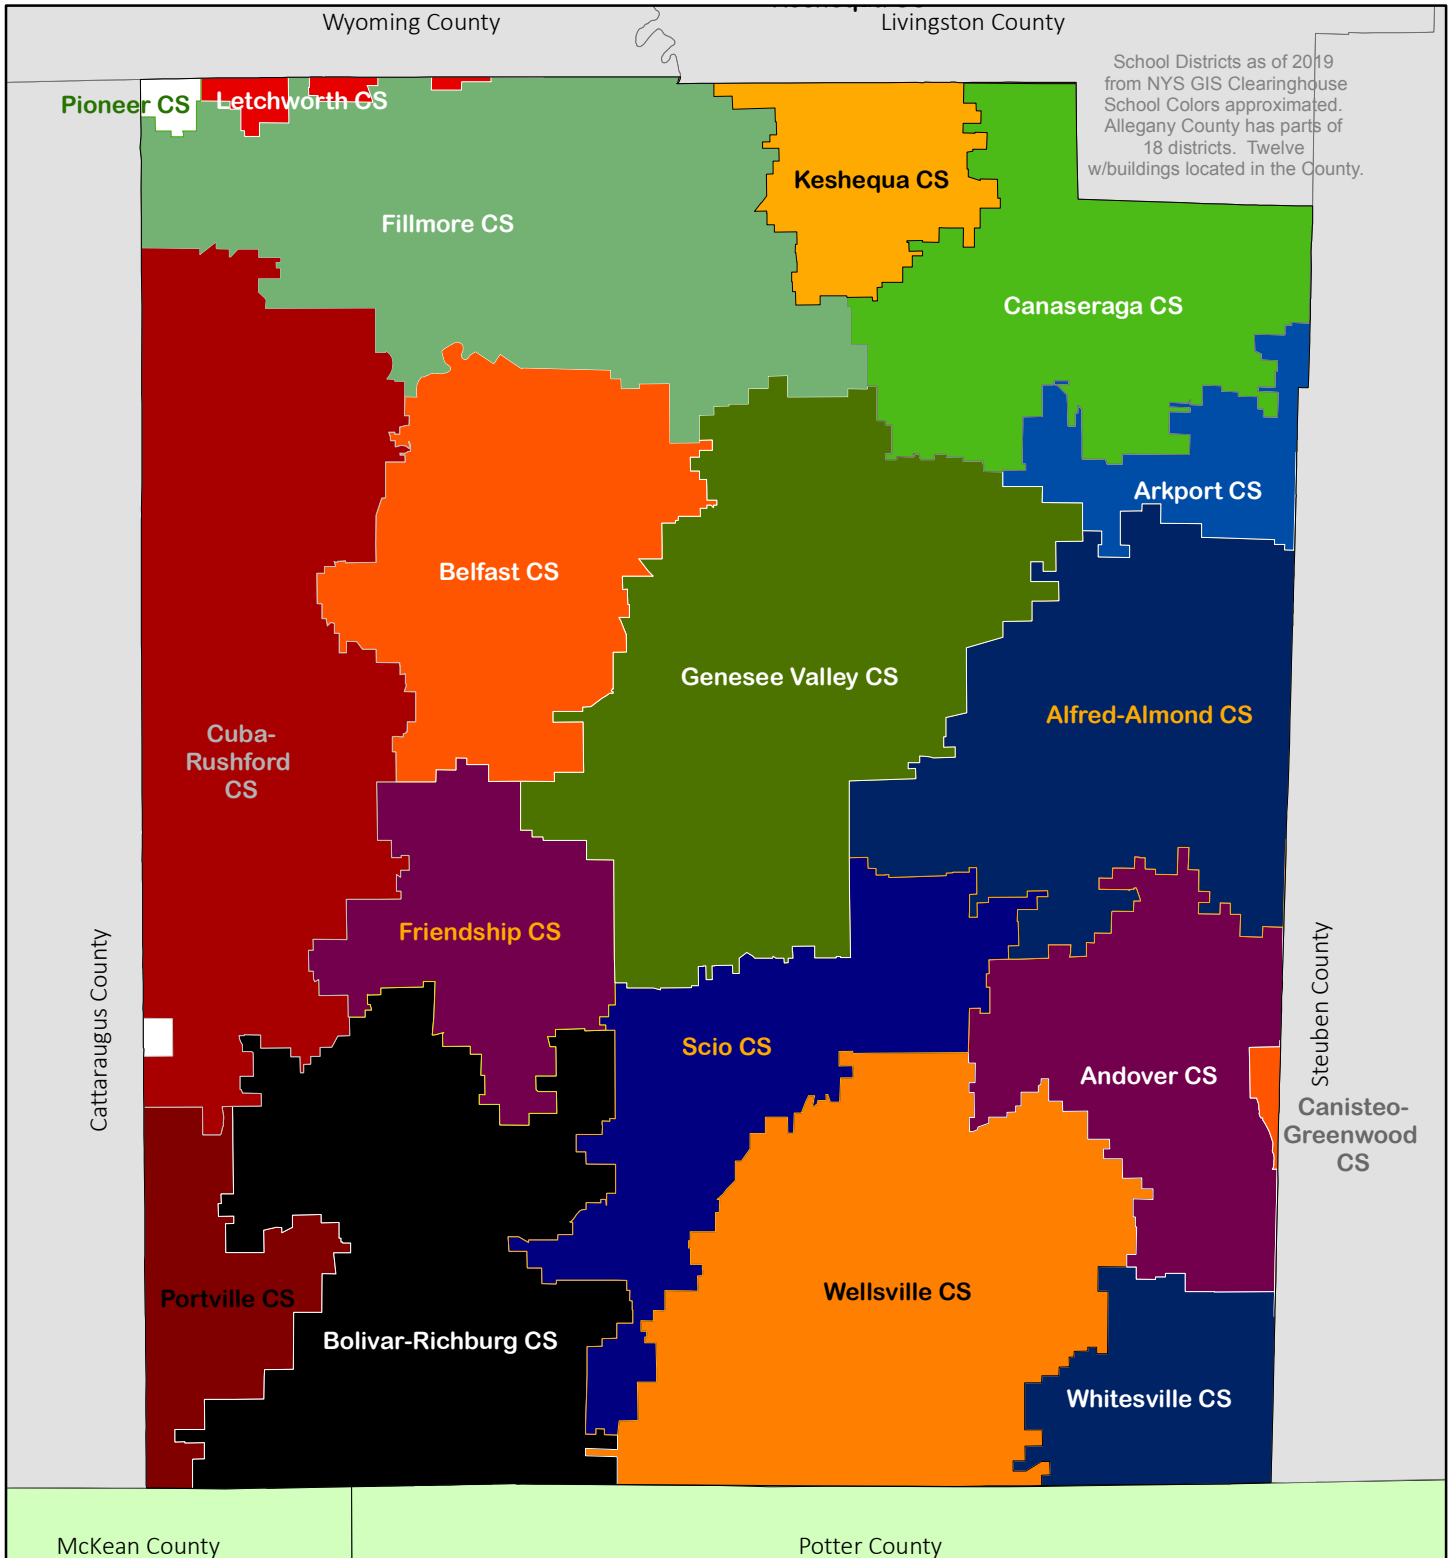

Community Facilities: School Districts

School Districts as of 2019 from NYS GIS Clearinghouse. School Colors approximated. Allegany County has parts of 18 districts. Twelve w/buildings located in the County.

Legend:

- | | | |
|---------------------|-----------------------|----------------------|
| Alfred-Almond CS | Canisteo-Greenwood CS | Letchworth CS |
| Andover CS | Cuba-Rushford CS | Portville CS |
| Arkport CS | Fillmore CS | Scio CS |
| Belfast CS | Friendship CS | Wellsville CS |
| Bolivar-Richburg CS | Genesee Valley CS | Whitesville CS |
| Canaseraga CS | Keshequa CS | Yorkshire-Pioneer CS |

Allegany County
Comprehensive Plan
for more maps:
<http://www.alleganyco.com>
DISCLAIMER OF USE:
This map is intended for planning purposes only. The County assumes no liability associated with the use or misuse of information contained herein.