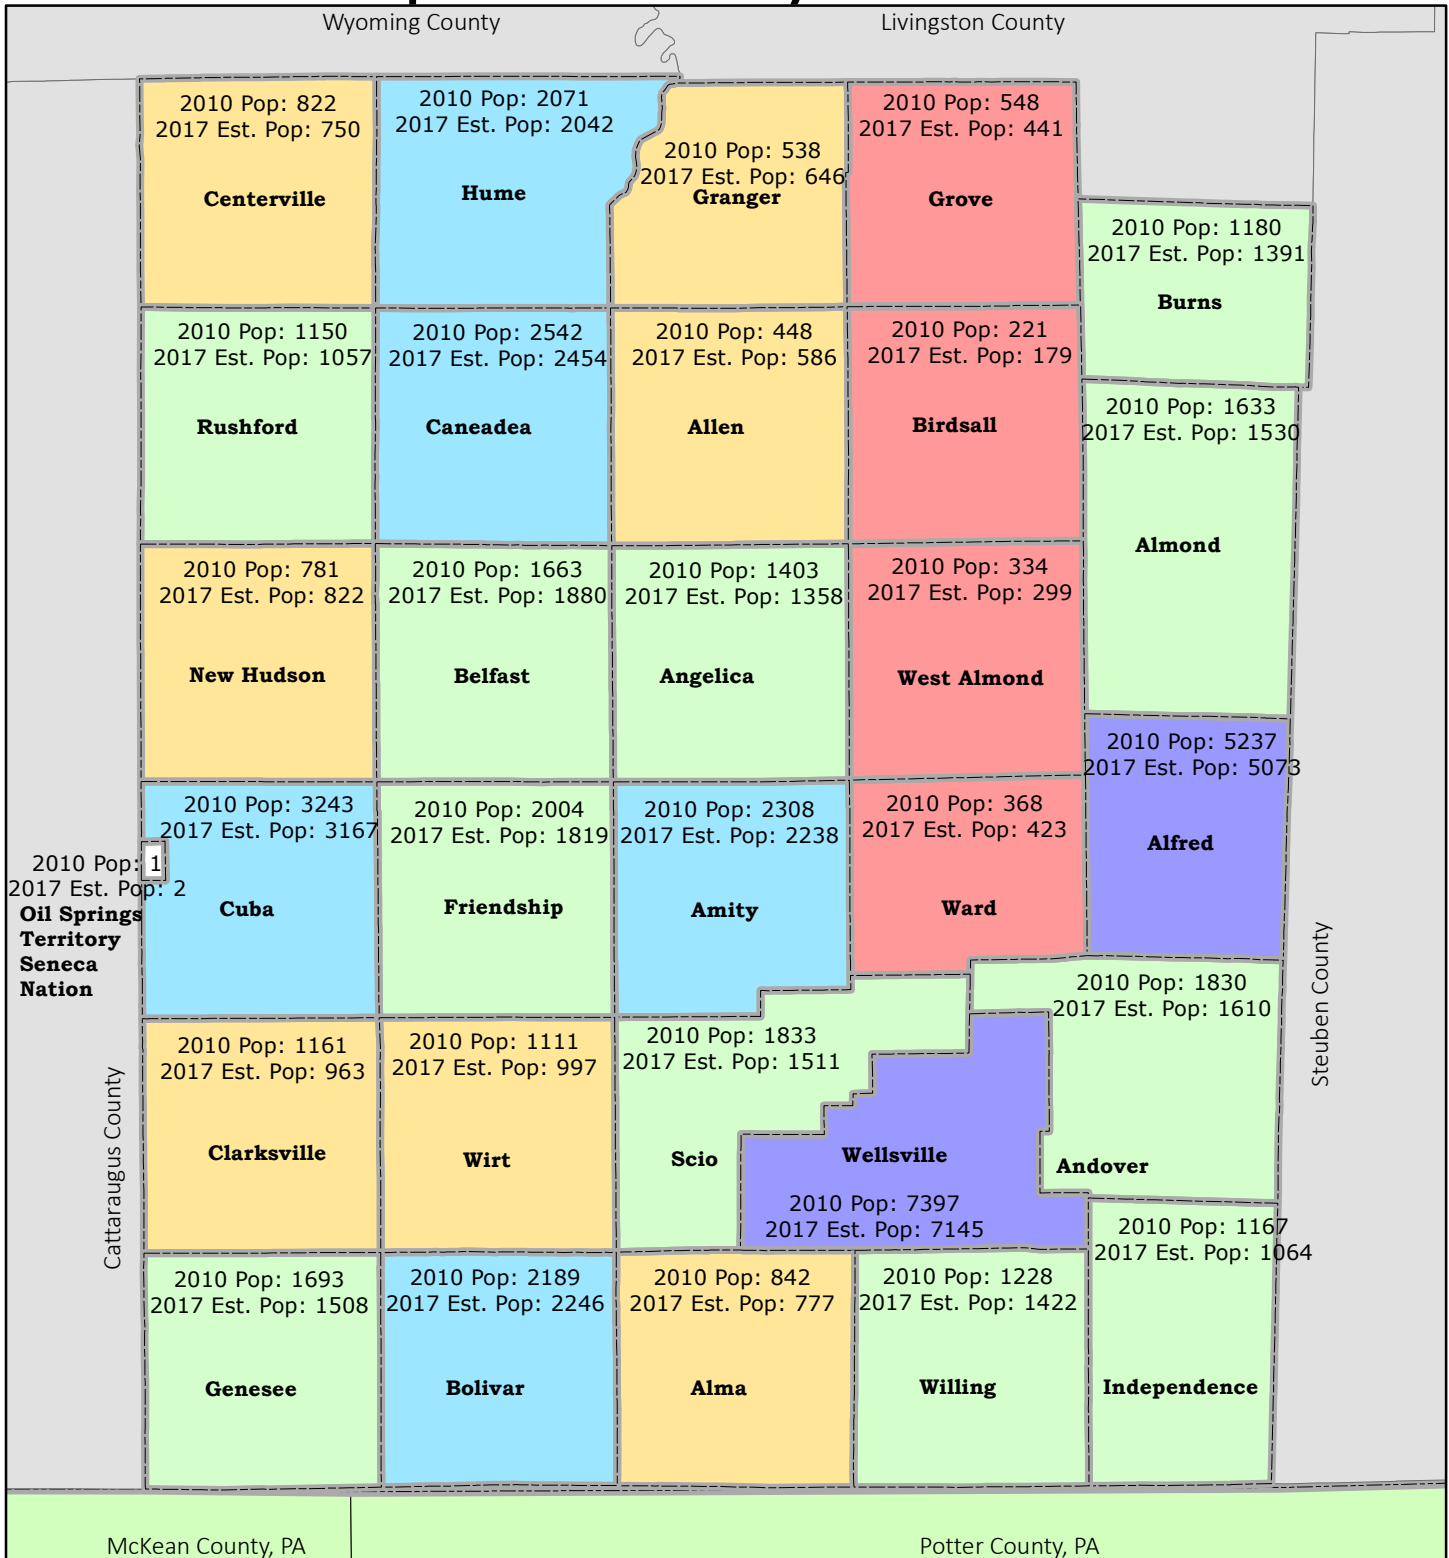

Demographics: Population by Town

Legend:

- 9 - 500
- 501 - 1000
- 1001 - 2000
- 2001 - 4000
- 4001 - 7678

Notes: Data from US Census Projections and Decennial Census

0 2 4 8 Miles

Allegany County
Comprehensive Plan
for more maps:
<http://www.alleganyco.com>

DISCLAIMER OF USE:
This map is intended for planning purposes only.
The County assumes no liability associated with
the use or misuse of information contained herein.