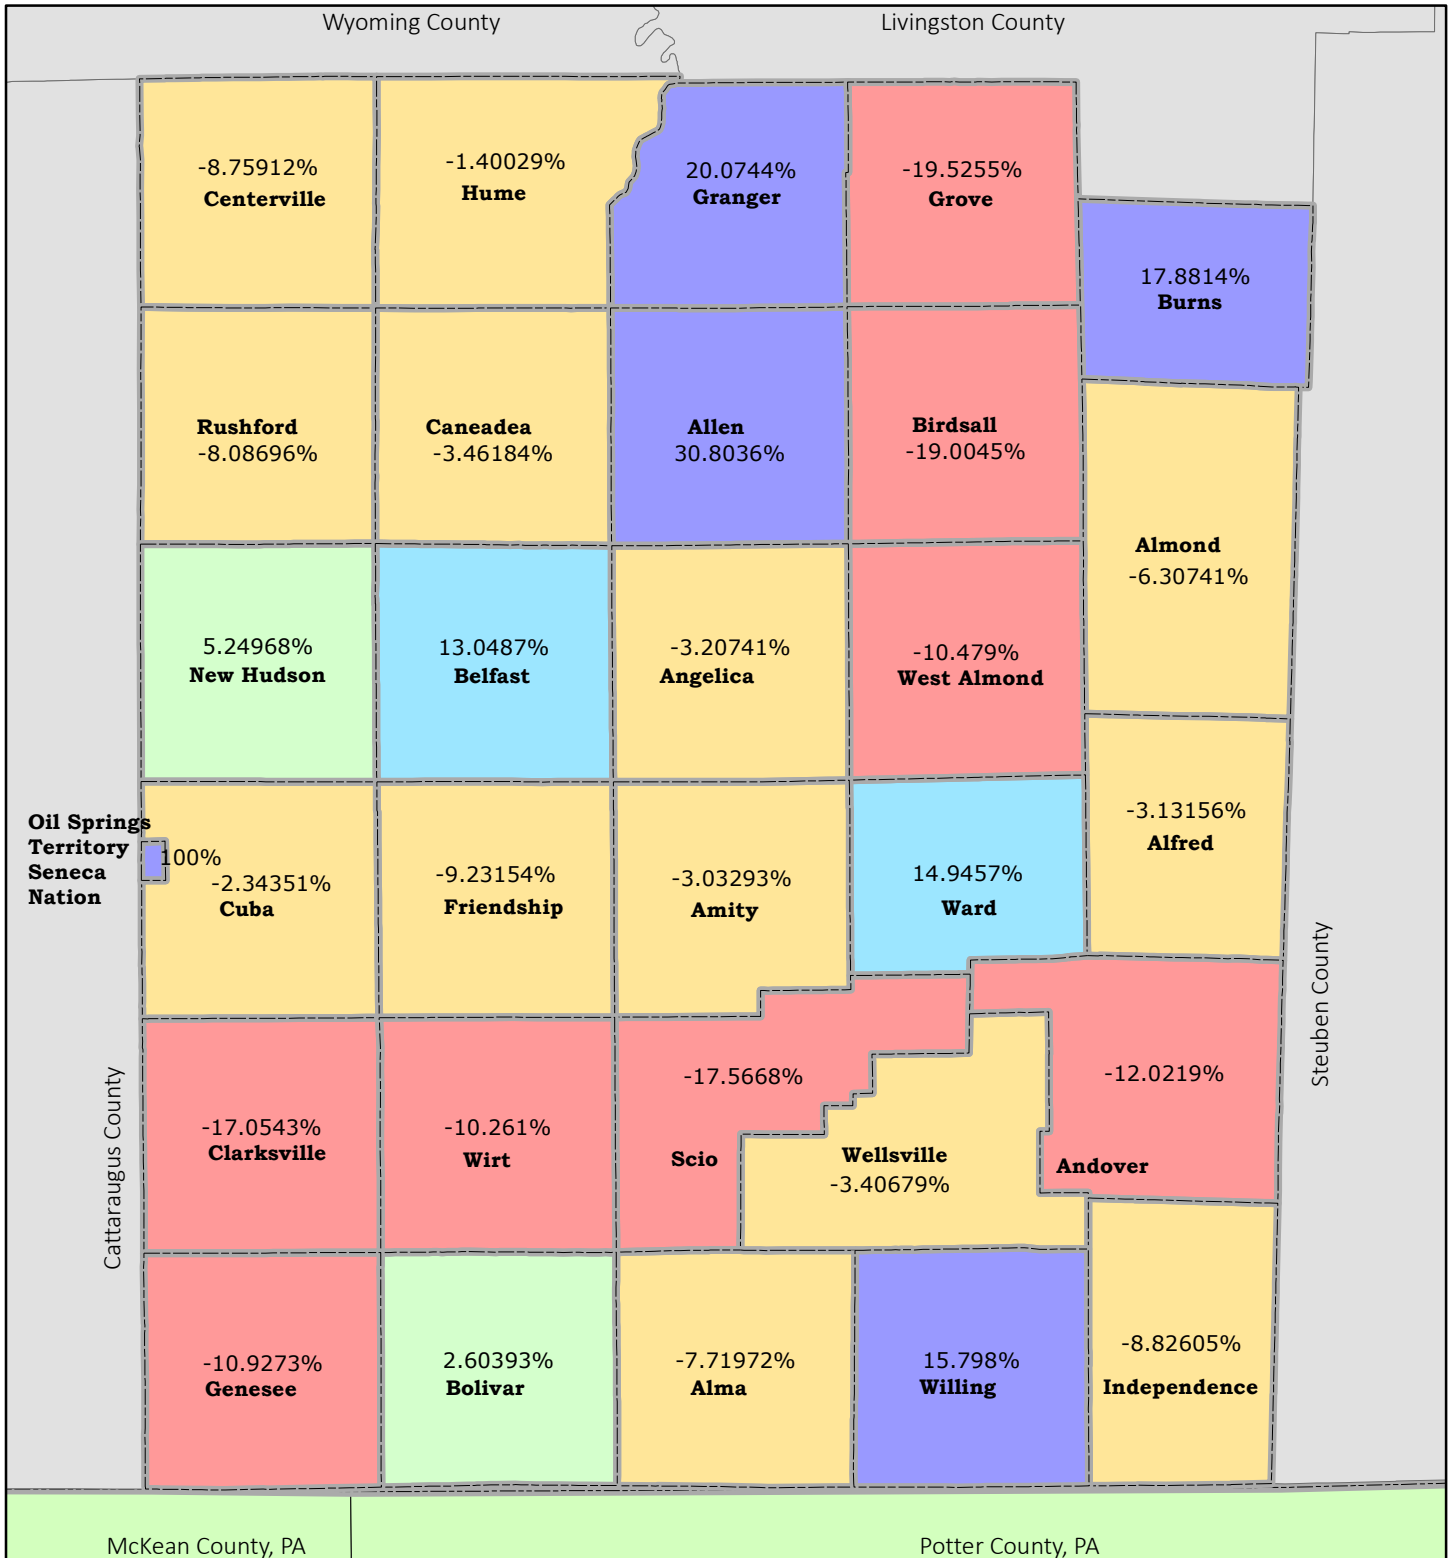

Demographics: Projected Change 2010 - 2017

Notes: Data from US Census Projections and Decennial Census

Allegany County Comprehensive Plan for more maps: <http://www.alleganyco.com>

DISCLAIMER OF USE:
 This map is intended for planning purposes only. The County assumes no liability associated with the use or misuse of information contained herein.