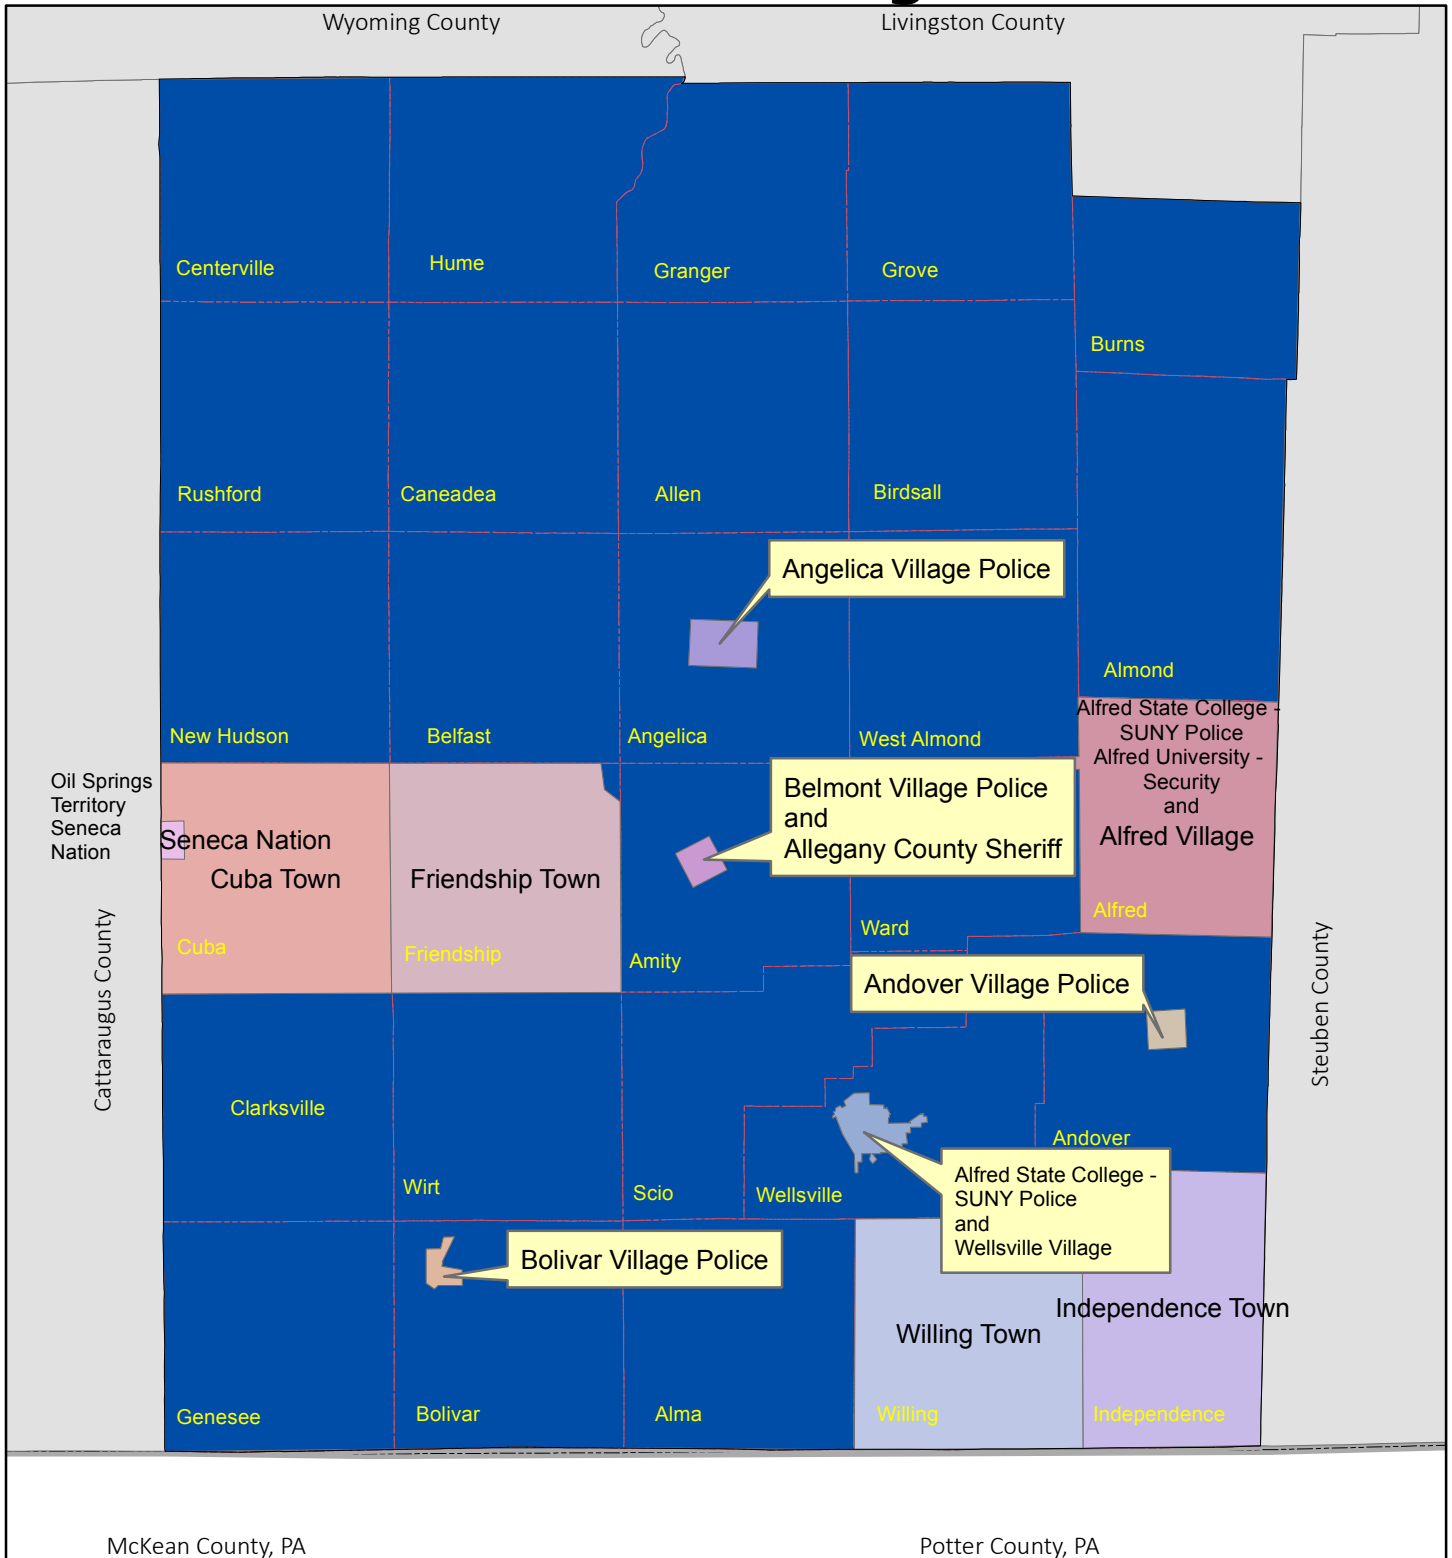

Facilities: Police Coverage

Legend:

- Alfred Village
- Friendship Town
- Andover Village
- Independence Town
- Angelica Village
- Seneca Nation
- Belmont Village
- Wellsville Village
- Bolivar Village
- Willing Town
- Cuba Town
- New York State Police

0 2 4 8 Miles

DISCLAIMER OF USE:
This map is intended for planning purposes only.
The County assumes no liability associated with
the use or misuse of information contained herein.

Allegany County
Comprehensive Plan
for more maps:
<http://www.alleganyco.com>