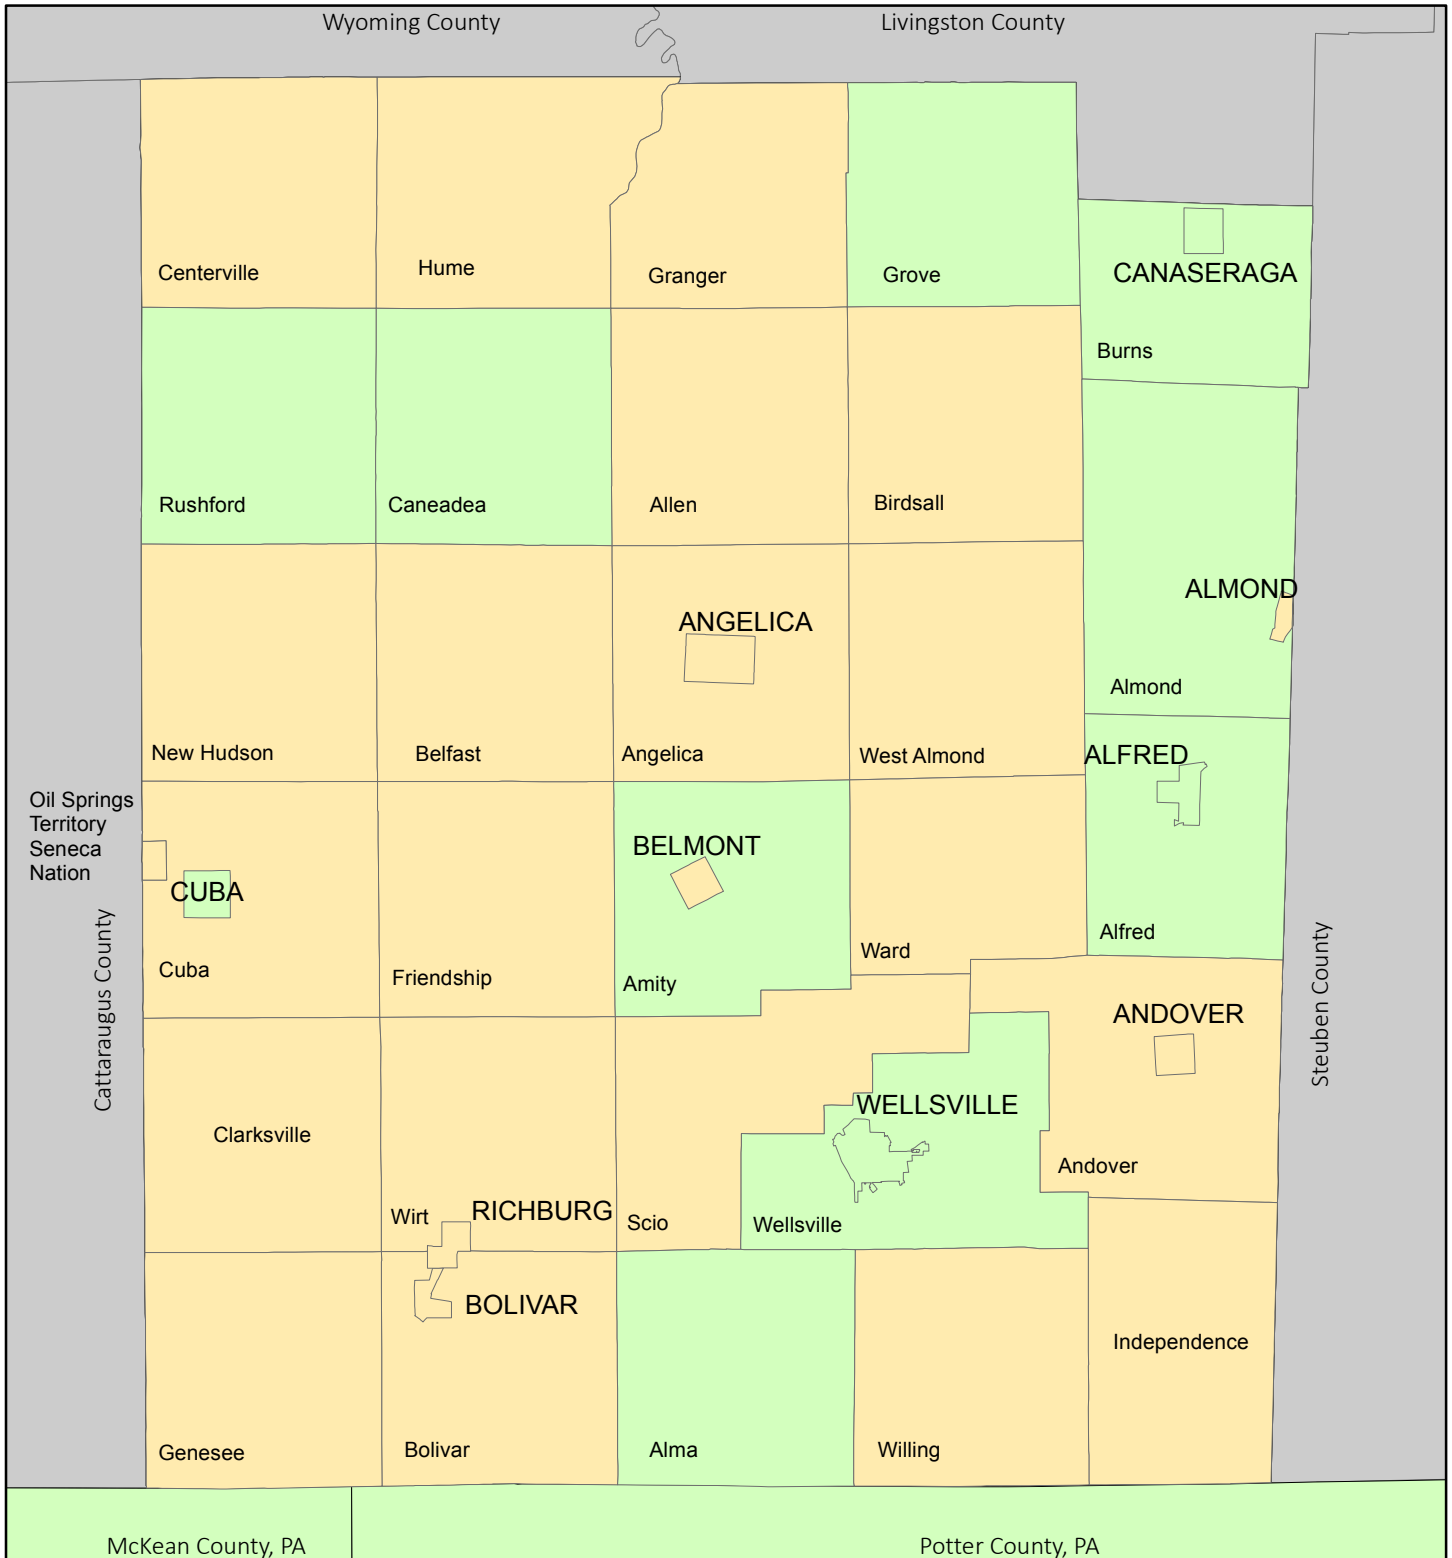

Land Use: Existing Planning Boards

Legend:

- Yes
- No

0 2 4 8 Miles

DISCLAIMER OF USE:
This map is intended for planning purposes only.
The County assumes no liability associated with
the use or misuse of information contained herein.

Allegany County
Comprehensive Plan
for more maps:
<http://www.alleganyco.com>