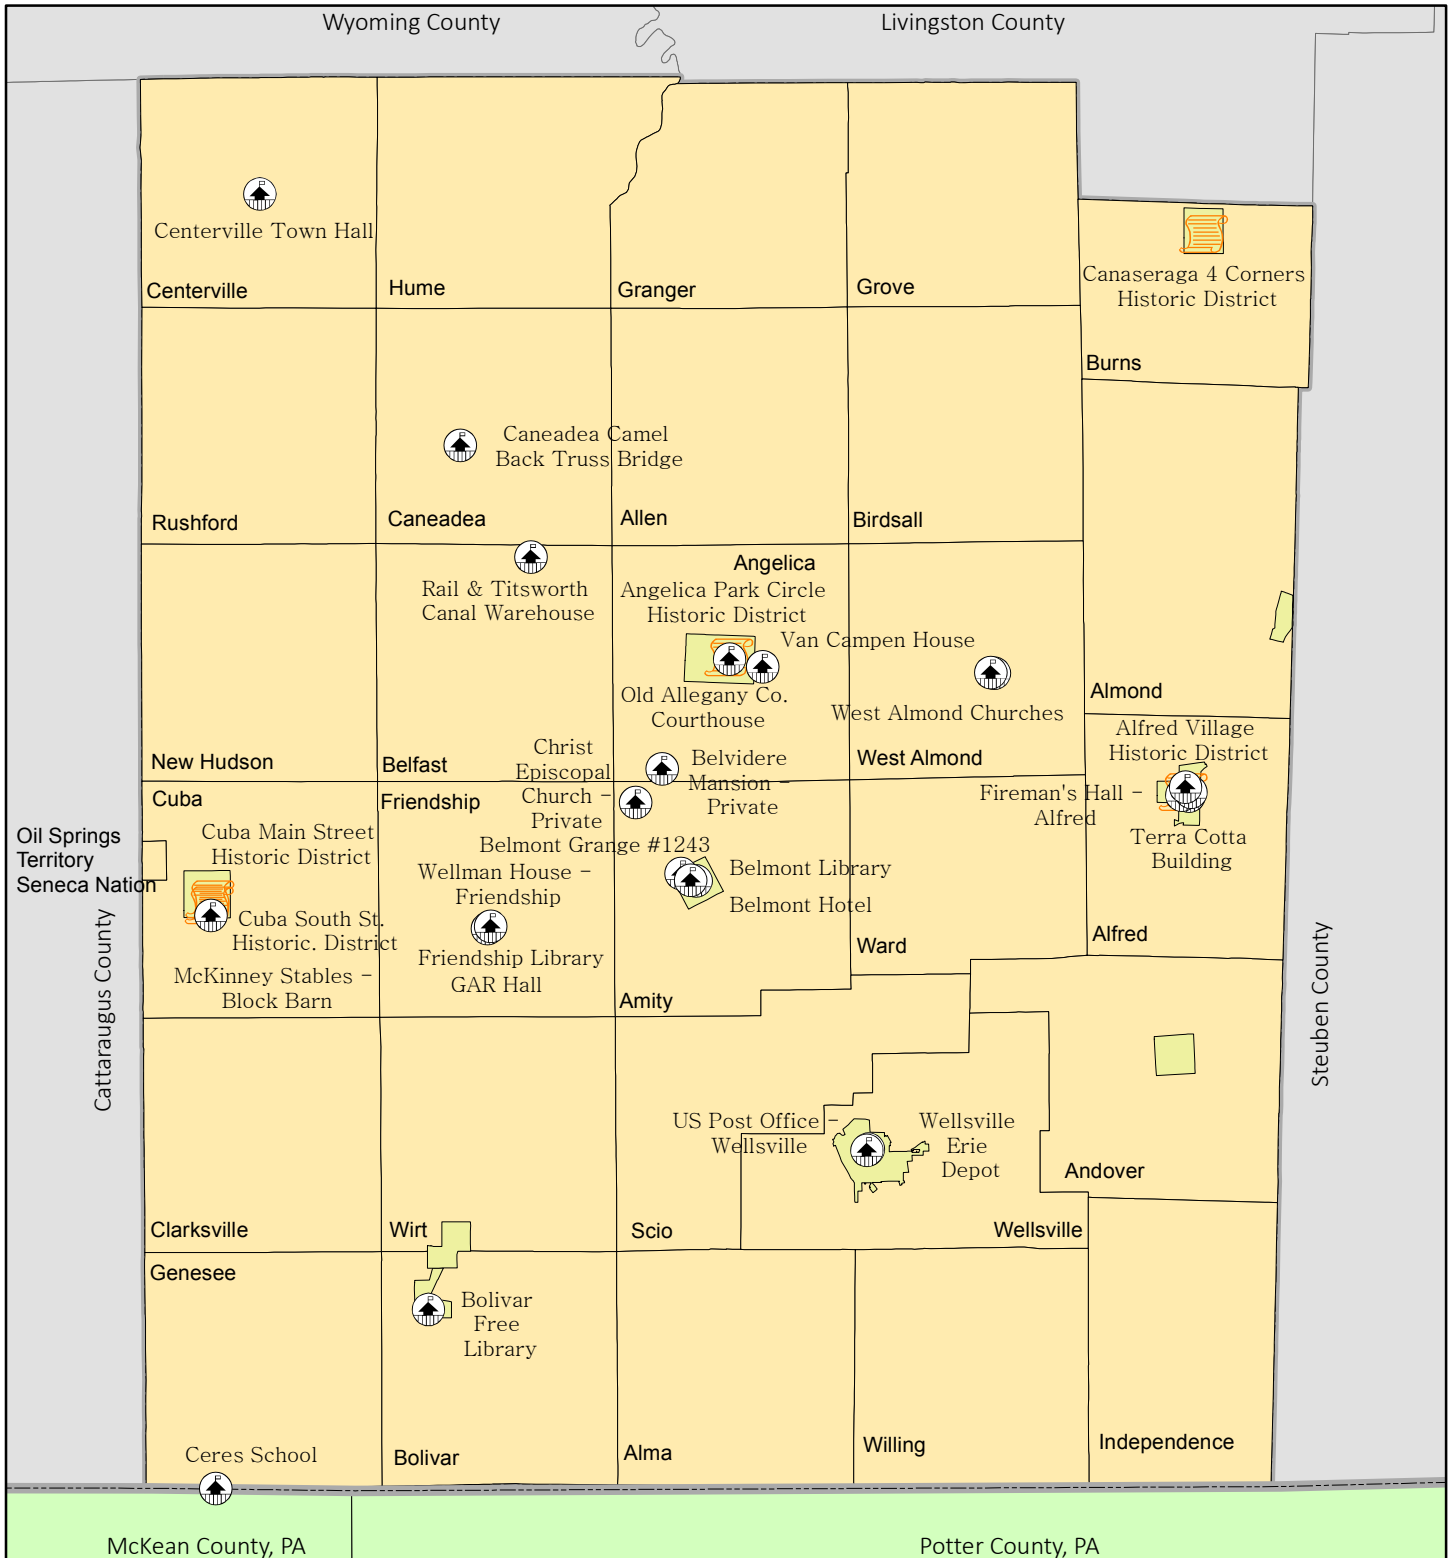

# Resources: Historic Districts and Sites

**Legend:**

-  Historic District
-  Historic Register Site

0 2 4 8 Miles

Allegany County  
Comprehensive Plan  
for more maps:  
<http://www.alleganyco.com>

**DISCLAIMER OF USE:**

This map is intended for planning purposes only. The County assumes no liability associated with the use or misuse of information contained herein.