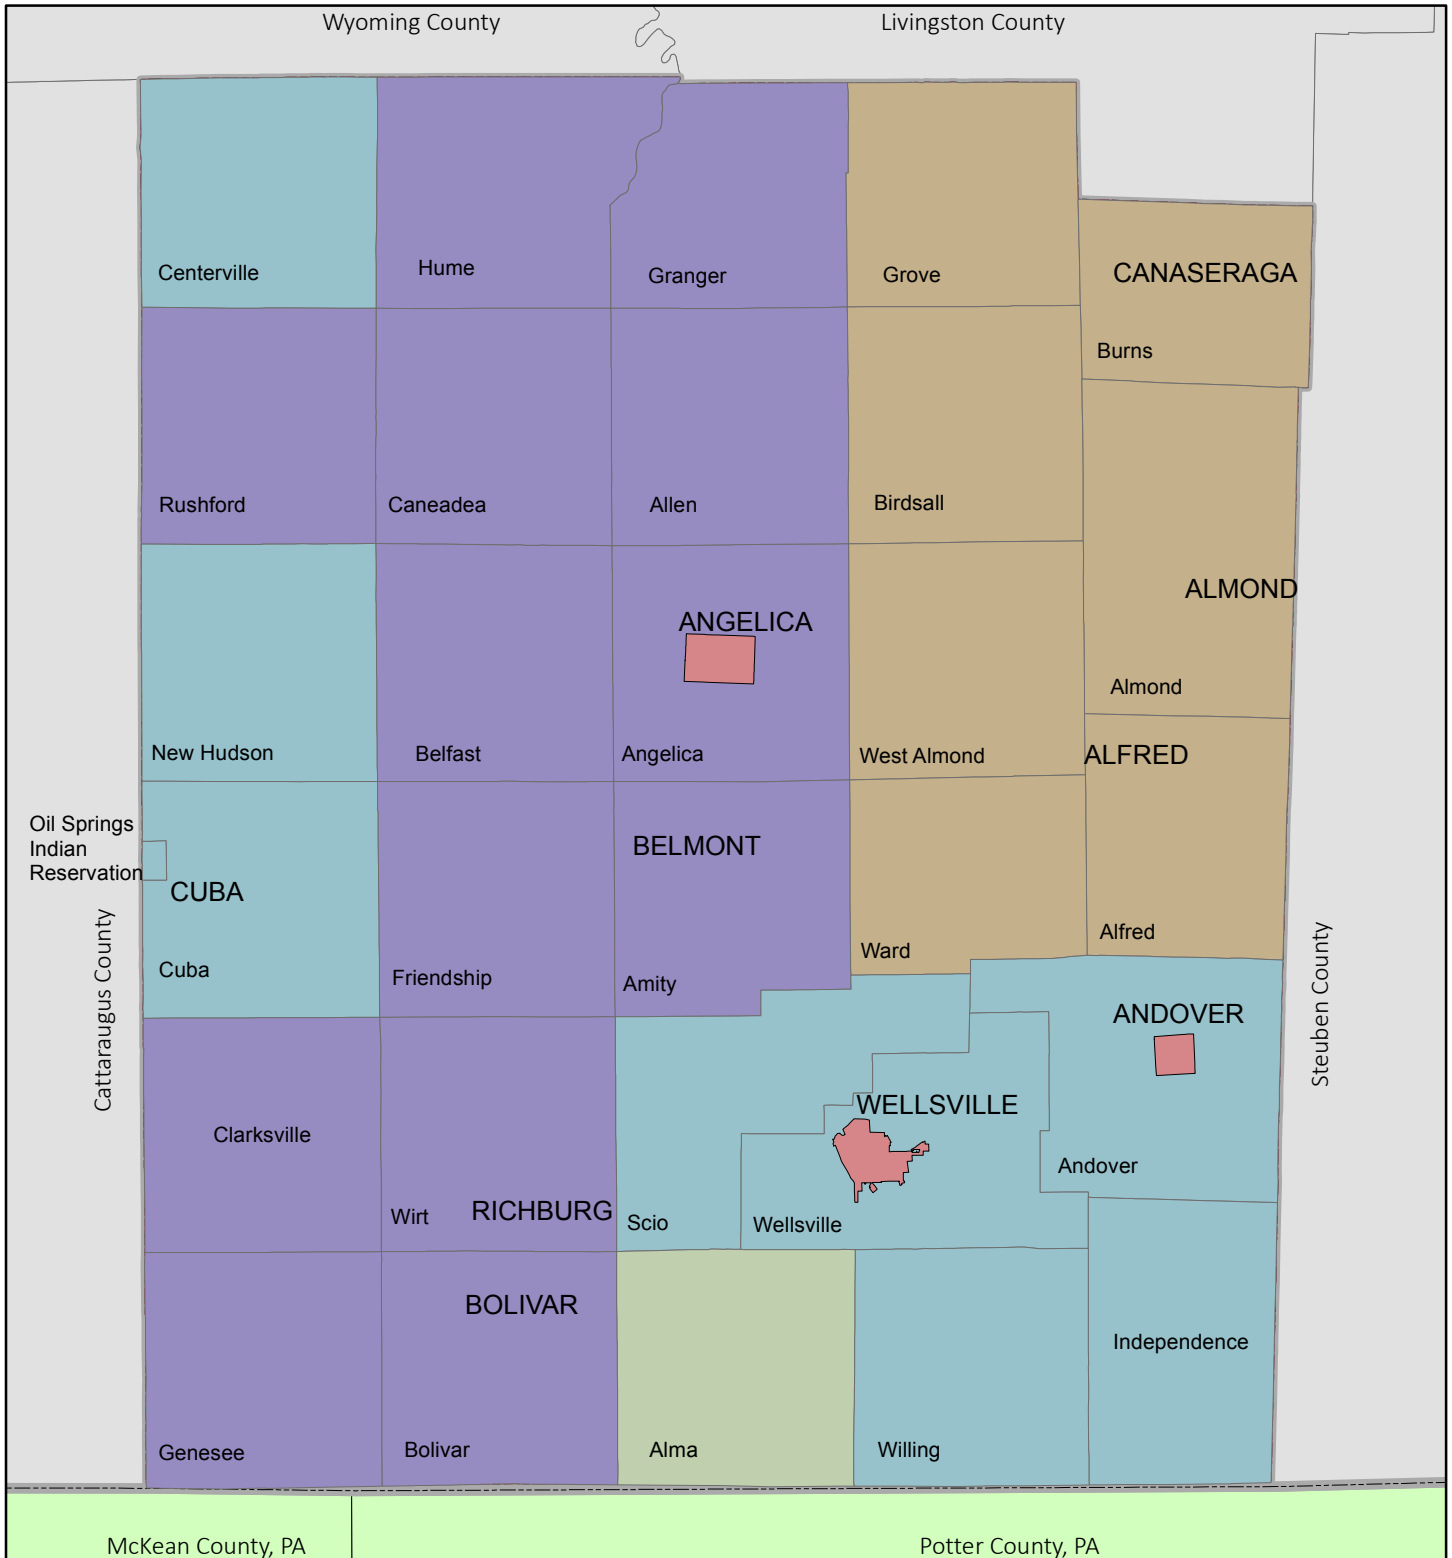

# Built Environment: Electric Providers

- Legend:**
- Electric Companies**
- Wellsville Municipal
  - National Grid
  - Andover Municipal
  - RG&E
  - Angelica Municipal
  - RGE & NYSEG
  - NYSEG

Notes: The Town of Alma is claimed by both RG&E and NYSEG on their respective websites.

**DISCLAIMER OF USE:**  
This map is intended for planning purposes only. The County assumes no liability associated with the use or misuse of information contained herein.

0 2 4 8 Miles

Allegany County  
Comprehensive Plan  
for more maps:  
<http://www.alleganyco.com>