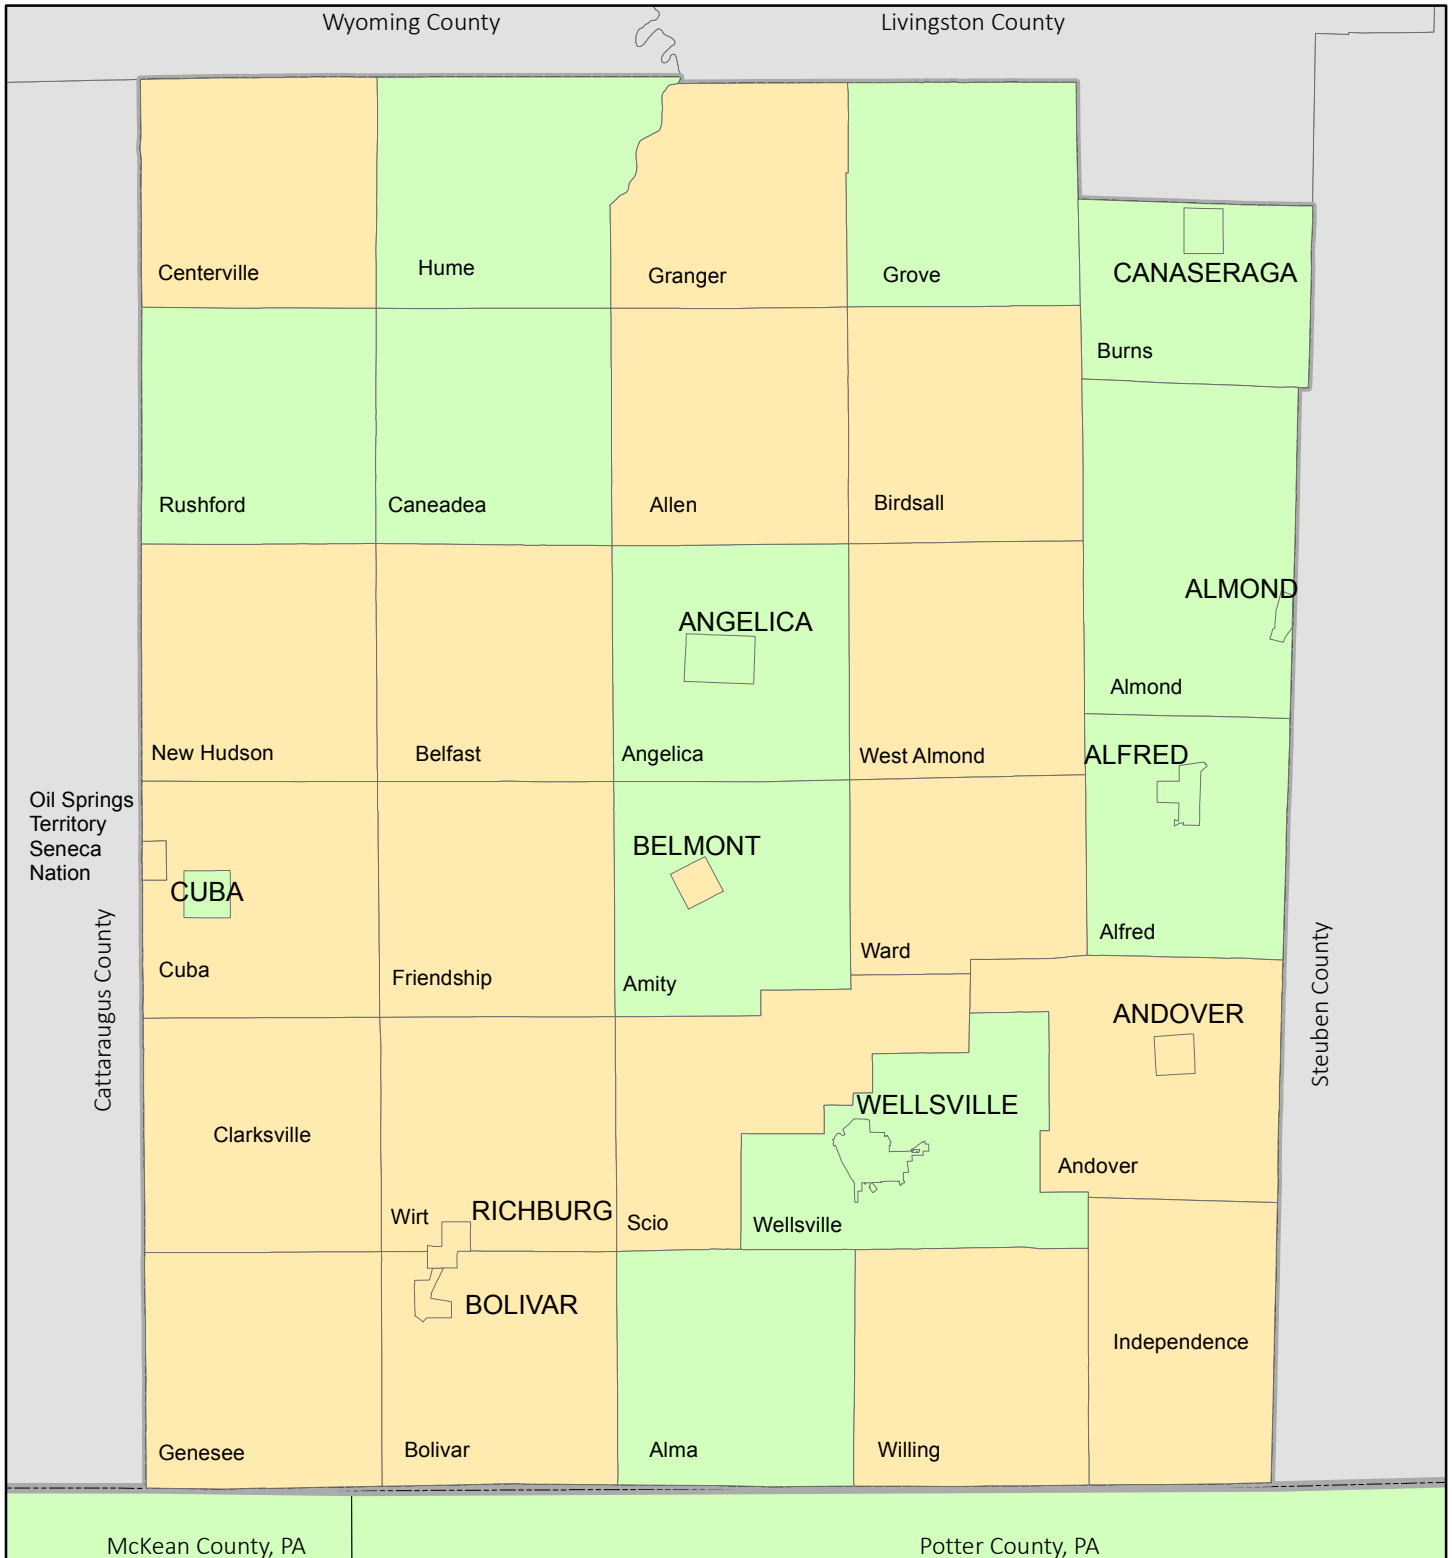

# Land Use: Existing Comprehensive Plan

0 2 4 8 Miles

**DISCLAIMER OF USE:**  
This map is intended for planning purposes only. The County assumes no liability associated with the use or misuse of information contained herein.

Allegany County  
Comprehensive Plan  
for more maps:  
<http://www.alleganyco.com>