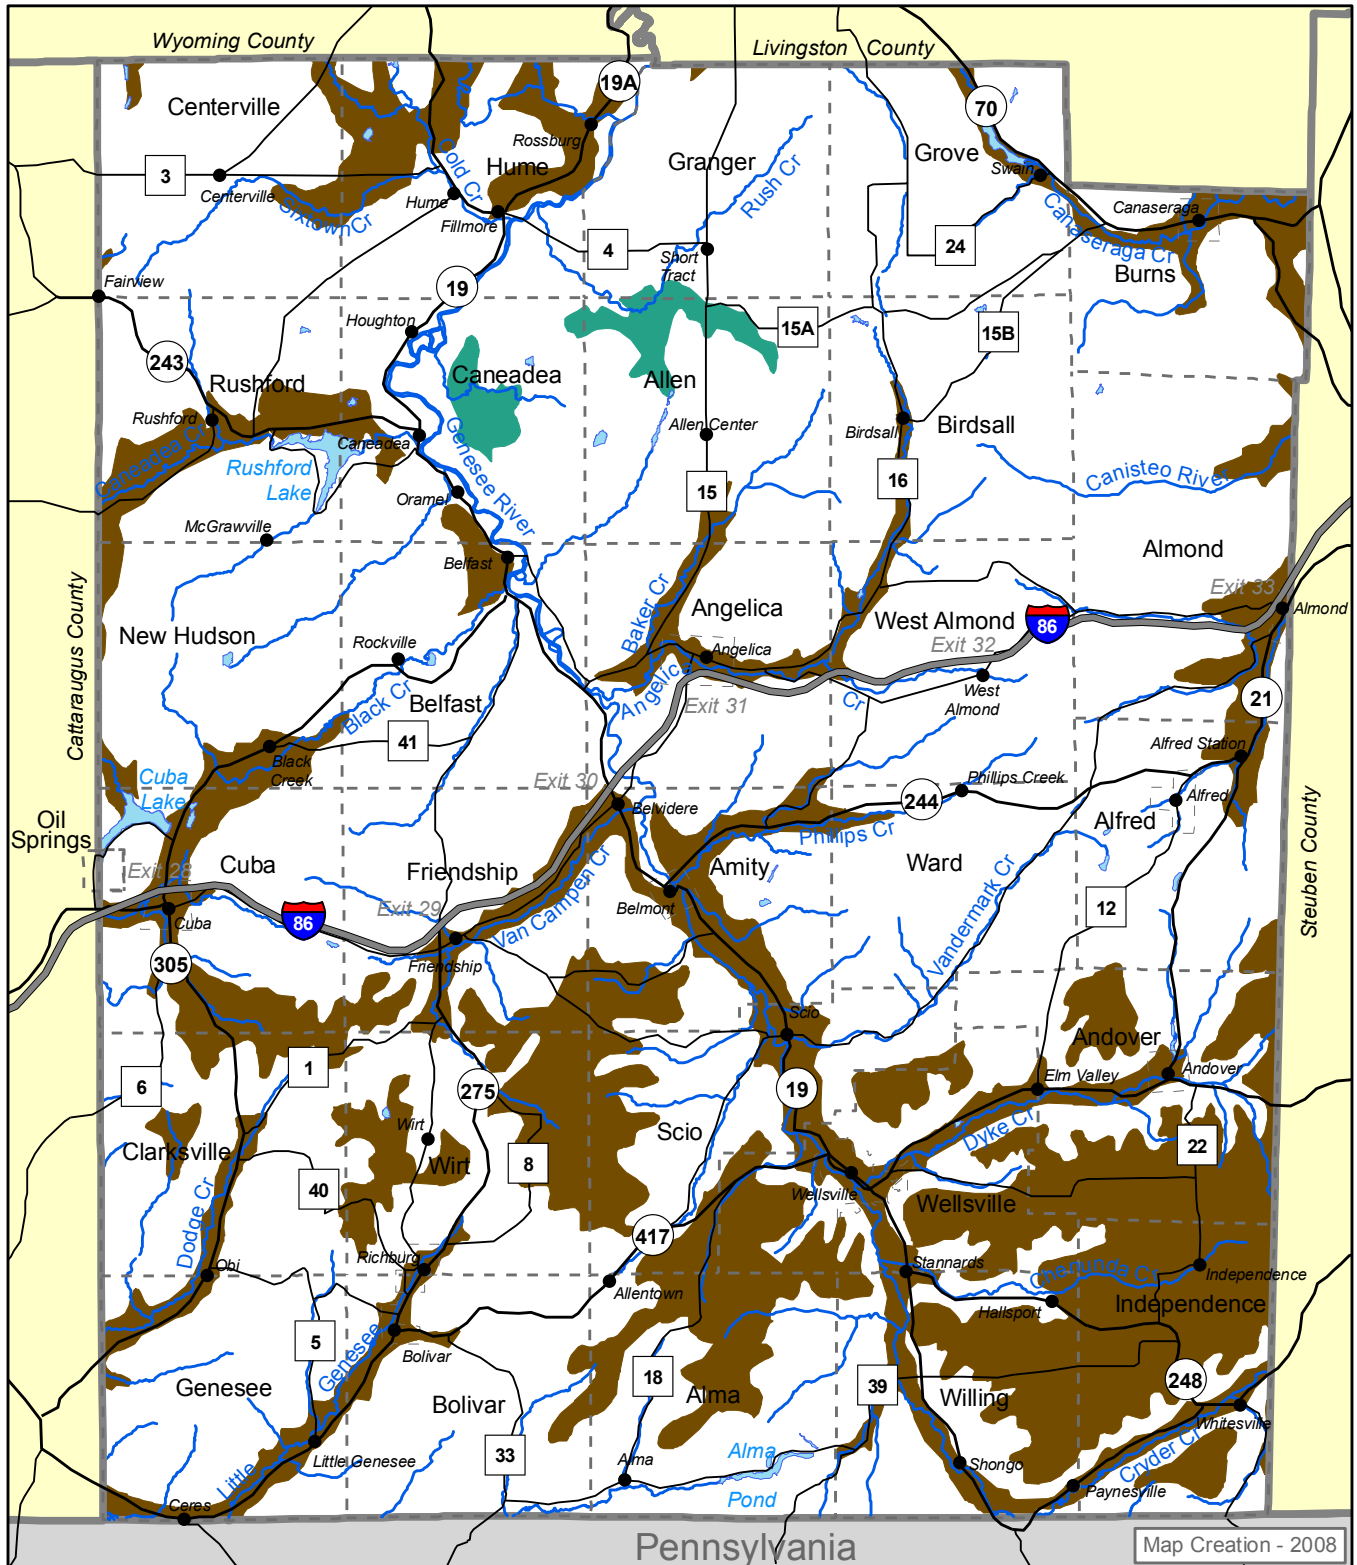

# Allegany County Agriculture: Farmland Soils - STATSGO Database

**State Soil Geographic Database**  
 Prime Farmland  
 Prime Farmland Where Drained

**NOTES:**  
 Soil data acquired from the U.S. Department of Agriculture, Soil Conservation Service's State Soil Geographic (STATSGO) database for New York State. While the USDA does not recommend STATSGO data for County-level interpretations, finer-scale soils data is not available in a digital format for all of Allegany County.

Data Sources:  
 ESRI, NY State GIS Clearinghouse,  
 USDA Soil Conservation Service.

**DISCLAIMER OF USE:**  
 This map is intended for planning purposes only. The County assumes no liability associated with the use or misuse of information contained herein.

Allegany County  
 Comprehensive Plan  
 for more maps:  
<http://alleganyplanning.com>