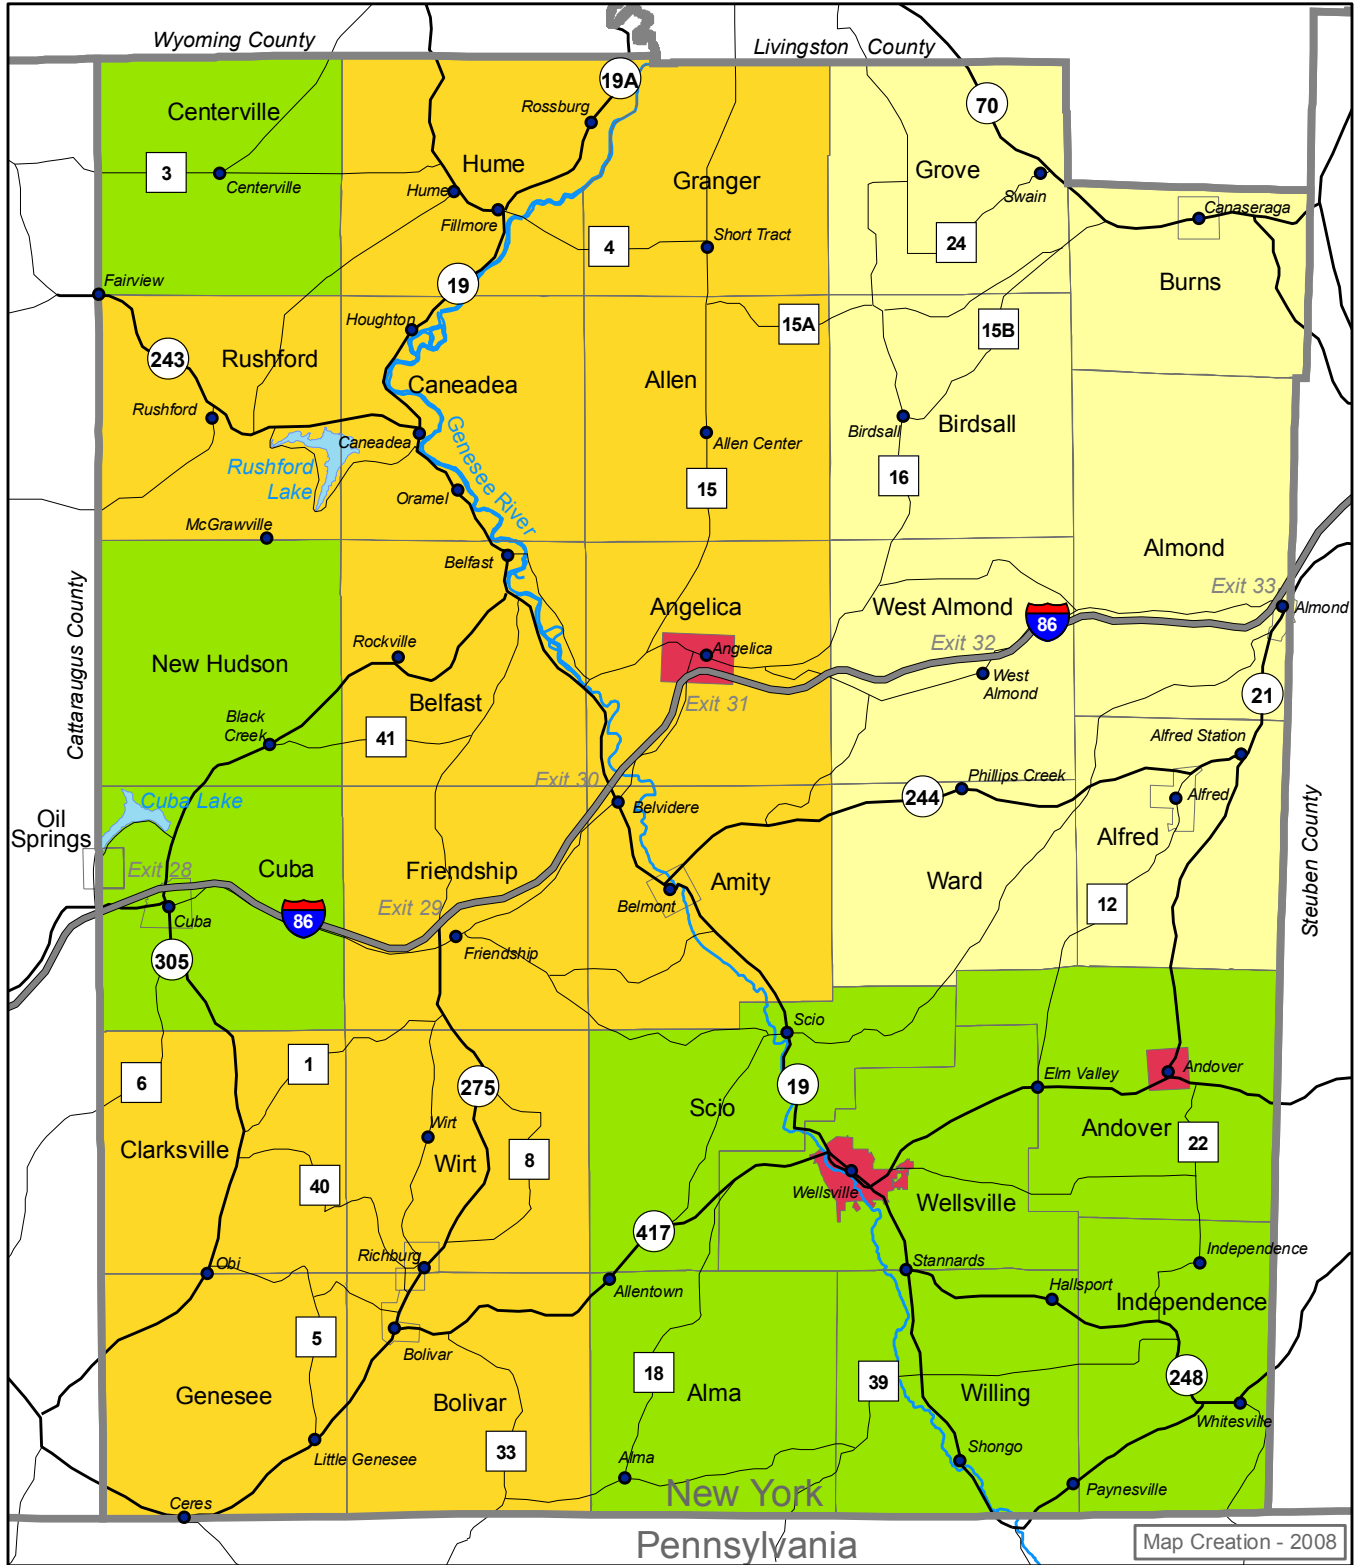

Allegany County Built Environment: Electric Providers

NOTES:
Allegany County electric provider data provided by Kier Dirlam.

Data Sources:
ESRI, NY State GIS Clearinghouse, Kier Dirlam.

DISCLAIMER OF USE:
This map is intended for planning purposes only. The County assumes no liability associated with the use or misuse of information contained herein.

Allegany County
Comprehensive Plan
for more maps:
<http://alleganyplanning.com>